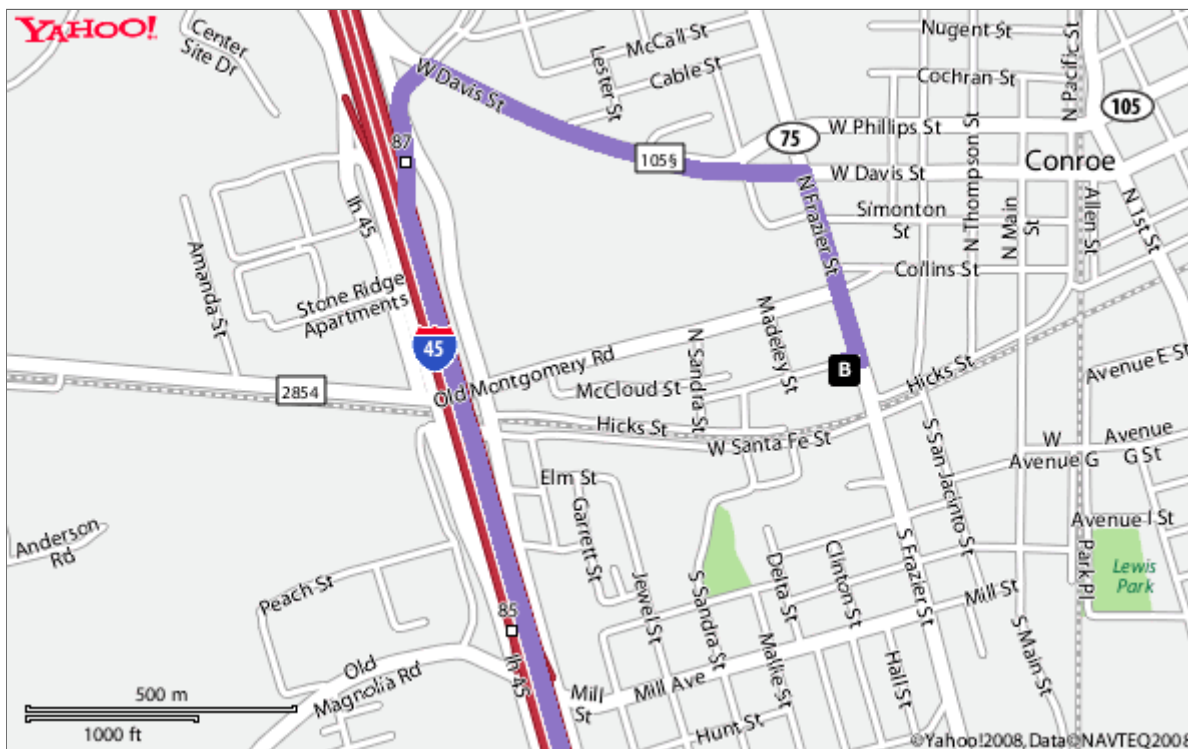

# Directions to Sacred Heart Catholic School (936) 756-3848

Total Time: 24 mins, Total Distance: 19.38 miles

	Distance
<b>A</b> 1. Start at 2601 SPRING STUEBNER RD, SPRING going toward POLYTHANE LN	go 1.14 mi
2. Bear <b>R</b> on I-45	go 0.49 mi
3. Make a U-Turn at SPRING CYPRESS RD onto I-45	go 0.81 mi
4. Take <b>L</b> ramp onto I-45 N	go 15.95 mi
5. Take exit #87/CONROE (TX-105)	go 0.13 mi
6. Turn <b>R</b> on W DAVIS ST(W;)	go 0.58 mi
7. Turn <b>R</b> on N FRAZIER ST(TX-75)	go 0.25 mi
8. Turn <b>R</b> on MCDADE ST	go 106 ft
<b>B</b> 9. Arrive at 615 MCDADE ST, CONROE, on the <b>L</b>	

Time: 24 mins, Distance: 19.38 miles

When using any driving directions or map, it's a good idea to do a reality check and make sure the road still exists, watch out for construction, and follow all traffic safety precautions. This is only to be used as an aid in planning.