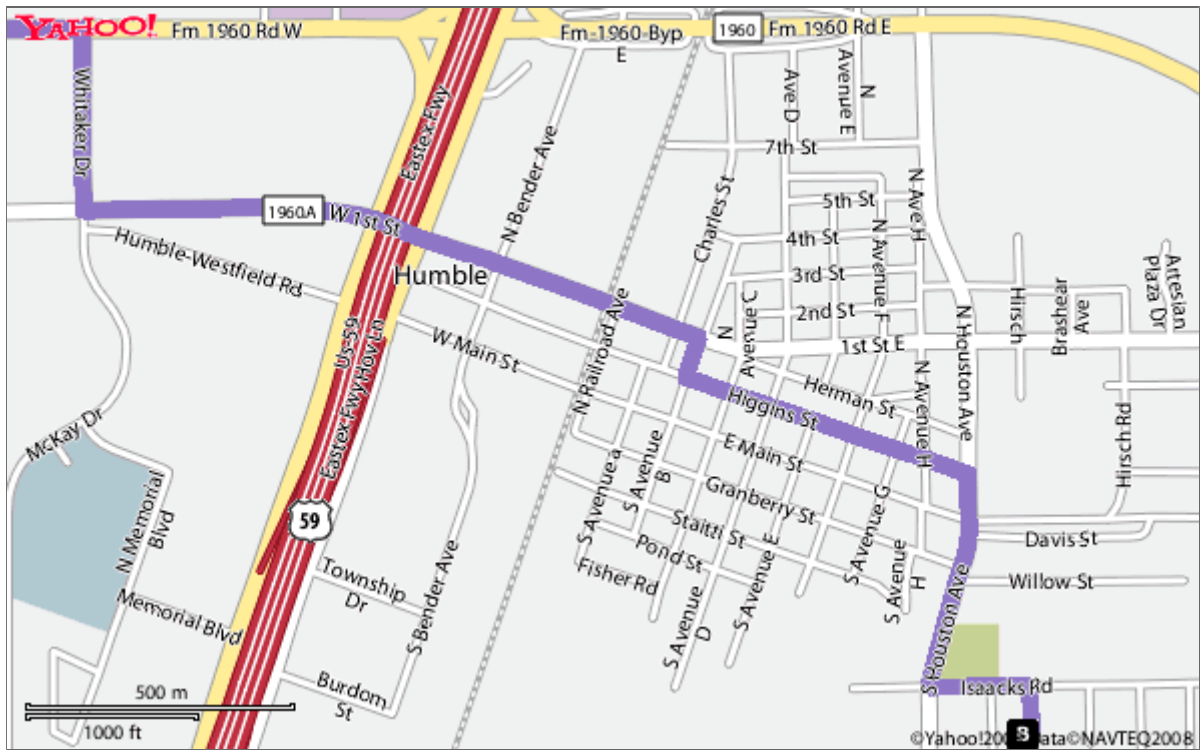

# Directions to St Mary Magdalene Catholic School (281) 446-8535

Total Time: 30 mins, Total Distance: 16.84 miles

	Distance
<b>A</b> 1. Start at 2601 SPRING STUEBNER RD, SPRING going toward POLYTHANE LN	go 1.14 mi
2. Bear <b>R</b> on I-45	go 0.12 mi
3. Take <b>L</b> ramp onto I-45 S	go 2.77 mi
4. Take exit #66/ADDICKS (FM-1960)/HUMBLE onto I-45	go 1.35 mi
5. Turn <b>L</b> on FM-1960 E	go 0.34 mi
6. Continue on FM 1960 RD E(FM-1960 E)	go 0.1 mi
7. Continue on FM-1960	go 9.05 mi
8. Turn <b>R</b> on WHITAKER DR	go 0.23 mi
9. Turn <b>L</b> on W 1ST ST(FM-1960A-BR)	go 0.82 mi
10. Turn <b>R</b> on S AVE B	go 264 ft
11. Turn <b>L</b> on HIGGINS ST	go 0.38 mi
12. Turn <b>R</b> on N HOUSTON AVE	go 0.28 mi
13. Turn <b>L</b> on ISAACKS RD	go 0.13 mi
14. Turn <b>R</b> on FERGUSON ST	go 317 ft
<b>B</b> 15. Arrive at 530 FERGUSON ST, HUMBLE, on the <b>R</b>	

Time: 30 mins, Distance: 16.84 miles

When using any driving directions or map, it's a good idea to do a reality check and make sure the road still exists, watch out for construction, and follow all traffic safety precautions. This is only to be used as an aid in planning.