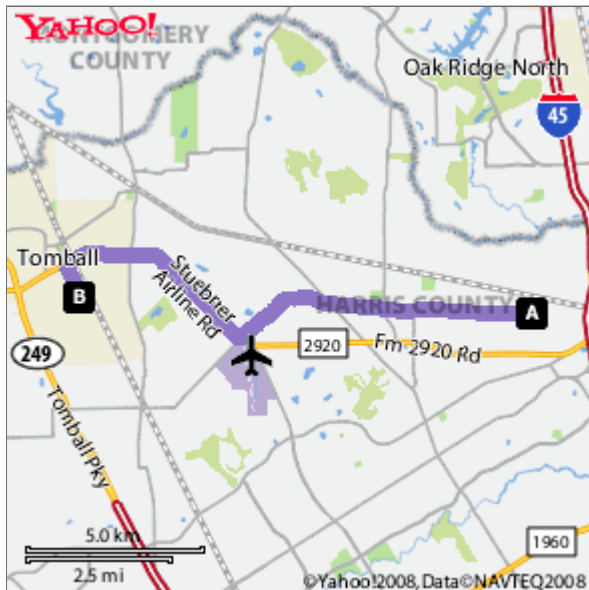

Directions to 1111 S Cherry St, Tomball, TX 77375-6627

Total Time: 20 mins, Total Distance: 11.44 miles

Distance

A	1. Start at 2601 SPRING STUEBNER RD, SPRING going toward FERN LACY DR	go 4.19 mi
	2. Continue on BOUDREAUX RD	go 2.19 mi
	3. Turn R on FM 2920 RD(FM-2920)	go 0.44 mi
	4. Continue on STUEBNER AIRLINE RD(FM-2920)	go 1.61 mi
	5. Continue on FM-2920	go 2.3 mi
	6. Turn L on S CHERRY ST	go 0.71 mi
B	7. Arrive at 1111 S CHERRY ST, TOMBALL, on the L	

Time: 20 mins, Distance: 11.44 miles

When using any driving directions or map, it's a good idea to do a reality check and make sure the road still exists, watch out for construction, and follow all traffic safety precautions. This is only to be used as an aid in planning.