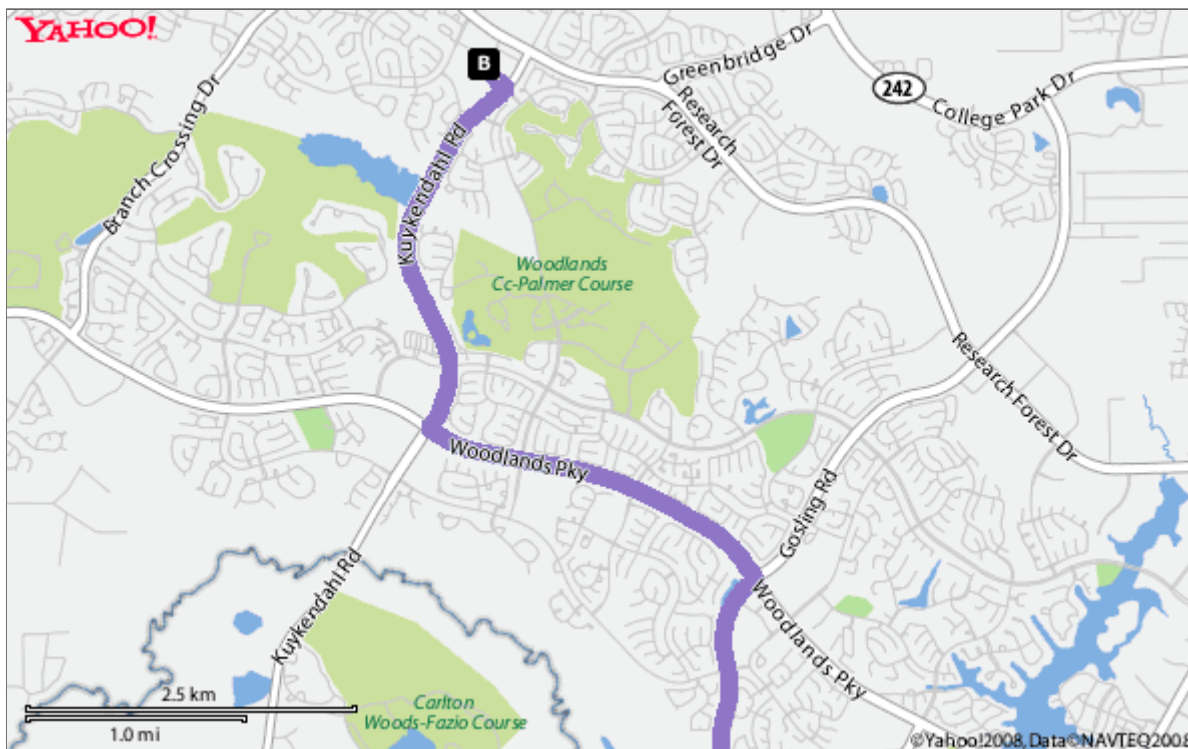

# Directions to St Anthony of Padua School (281) 296-0300

Total Time: 21 mins, Total Distance: 13.13 miles

	Distance
<b>A</b> 1. Start at 2601 SPRING STUEBNER RD, SPRING going toward FERN LACY DR	go 3.07 mi
2. Turn <b>R</b> on GOSLING RD	go 6 mi
3. Turn <b>L</b> on WOODLANDS PKY	go 1.9 mi
4. Turn <b>R</b> on KUYKENDAHL RD	go 1.99 mi
5. Turn <b>L</b> on BAY BRANCH DR	go 0.17 mi
<b>B</b> 6. Arrive at 7901 BAY BRANCH DR, SPRING, on the <b>R</b>	

Time: 21 mins, Distance: 13.13 miles

When using any driving directions or map, it's a good idea to do a reality check and make sure the road still exists, watch out for construction, and follow all traffic safety precautions. This is only to be used as an aid in planning.