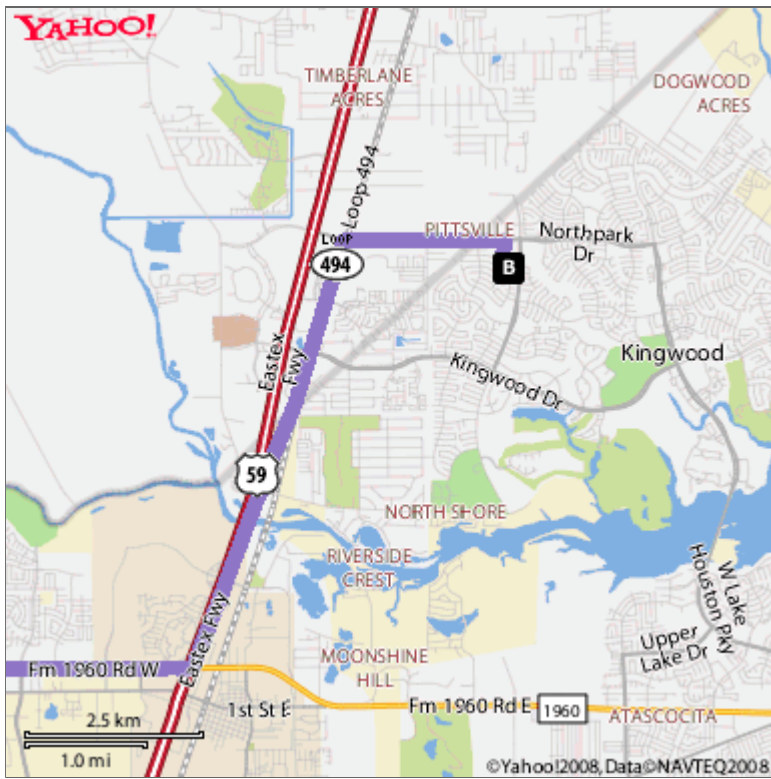

Directions to St Martha's School, Kingwood, TX 77339

Total Time: 38 mins, Total Distance: 22.02 miles

	Distance
A 1. Start at 2601 SPRING STUEBNER RD, SPRING going toward POLYTHANE LN	go 1.14 mi
2. Bear R on I-45	go 0.12 mi
3. Take L ramp onto I-45 S	go 2.77 mi
4. Take exit #66/ADDICKS (FM-1960)/HUMBLE onto I-45	go 1.35 mi
5. Turn L on FM-1960 E	go 0.34 mi
6. Continue on FM 1960 RD E(FM-1960 E)	go 0.1 mi
7. Continue on FM-1960	go 9.58 mi
8. Turn L on EASTEX FWY	go 1.81 mi
9. Bear R on EASTEX FWY	go 0.37 mi
10. Continue on LOOP 494(TX-494-LOOP)	go 2.48 mi
11. Turn R on NORTH PARK DR	go 1.37 mi
12. Continue on NORTH PARK DR	go 0.27 mi
13. Turn R on PLUM VALLEY DR	go 0.3 mi
B 14. Arrive at ST MARTHA'S SCHOOL, on the R	

Time: 38 mins, Distance: 22.02 miles

When using any driving directions or map, it's a good idea to do a reality check and make sure the road still exists, watch out for construction, and follow all traffic safety precautions. This is only to be used as an aid in planning.